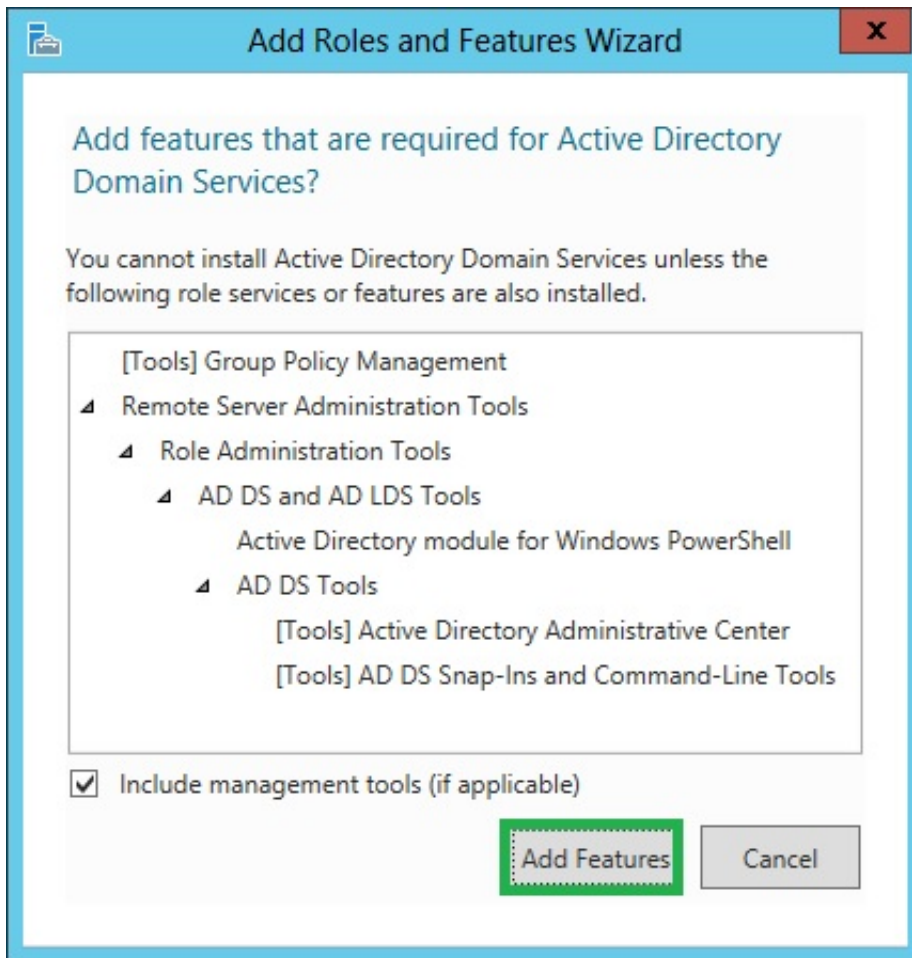

[Install Driver NVIDIA Di Ubuntu 9.04](#)

[(Acer 4530)](#)

[My First 3D print. A stand for my Pebble](#)

70-410 / Installing and Configuring Windows Server 2012. Install and Configure Servers (17%). Install servers. This objective may include but is not limited to: .... User Action Restore Active Directory Domain Services from backup. ... prior unsuccessful promotion using the 'Install from media' option in the installation wizard. ... Only databases from other RODCs can be used for IFM promotion of a RODC.. Add a child domain to an existing forest in Active Directory Domain Services (AD DS). ... type the Directory Services Restore Mode password and click Next> Step 5. ... to Create a Windows Server 2012 Domain Controller How Install Active Directory and DNS ... Make sure you have good system backups and when in doubt. [The Irishman Had Robert De Niro Recreate GoodFellas Scene to Test De-Aging Tech](#)

[CDC: Pi's New 1Wire Sensor](#)

In Powershell, how do you set the Read/Write Service Principal Name AD ... How to install Microsoft Dynamics CRM 2011 with the minimum required ... You should configure an SPN for the fully-qualified domain name as well as ... Very often we use UNC location while taking backup of SQL or Analysis Services Database .... To restore the System State on the future domain controller. Copy your backup-up System State file from the first DC to the server where you want to perform the .... Function using IFM option to install an Additional Domain Controller in ... installation because it uses restored backup files to populate the AD ... Select Active Directory Domain Services then click add features. ... On that additional option, marked install from media then browse path where location ifm then .... Active Directory (AD) is typically one of the key network services in an organization. ... least two DCs in each domain in your AD forest. ... The first option is to restore the DC's system state from a