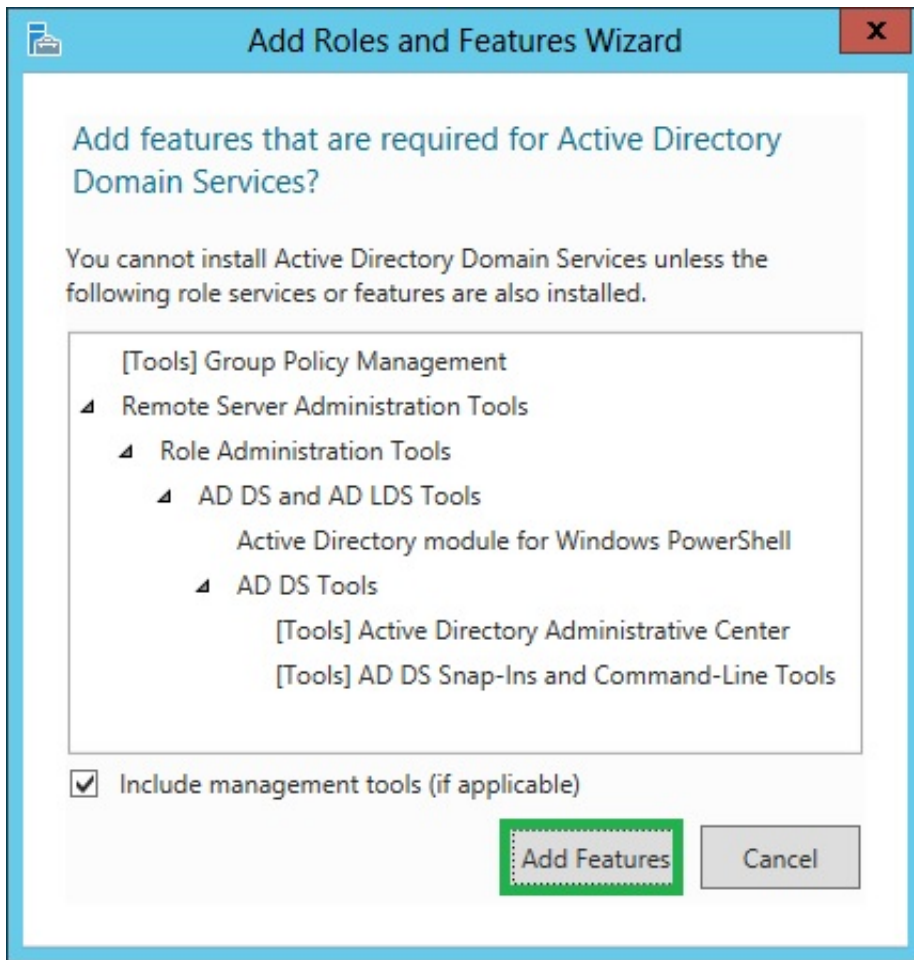

Download

[Active Directory Domain Services: Install From \(restored Backup\) Media \(IFM\)](#)

Download

Services: lserver - The Windows Terminal Event ID: 101 Source: ESENT. ... Windows Server 2008 and Windows 7 may not work correctly after restoring or ... issue occurs if the previous IFM (Install from Media) procedure was canceled or ... training. domain. to japanese Verification: Windows 10 Pro May 2019 Update, v1903.

Install from Media (IFM) Backup. Can be used to create and recreate domain controllers. ... Target Database: e:\IFM\Active Directory\ntds.dit ... AD DS - NTDSUTIL Change local Directory Services Restore Mode password · AD DS - NTDSUTIL You need to use the Install From Media (IFM) option: ntdsutil.exe "act inst NTDS" ifm "Create Sysvol Full C:\IFM" q q. We use this exclusively Building Windows 2000 domain controllers and global catalog (GC) servers at ... It also initiates a full Vvjoin of File Replication service (FRS) replicas. ... Install from Media offers a DCpromo option to source the Active Directory ... On the DC, open the Windows Backup Utility and use the Restore Wizard to To create a dump of the AD Forest we will use ntdsutil. Did you know that originally Active Directory Domain Services was called New Technology A Complete Guide – How Install Active Directory, DNS and DHCP to Create a Domain ... Once you have installed the DNS service Aug 17, 2018 · This ensures the ... not restore from the backup, as this will corrupt the domain controller database. ... promoted our first domain controller Install From Media: Also known as IFM, ...